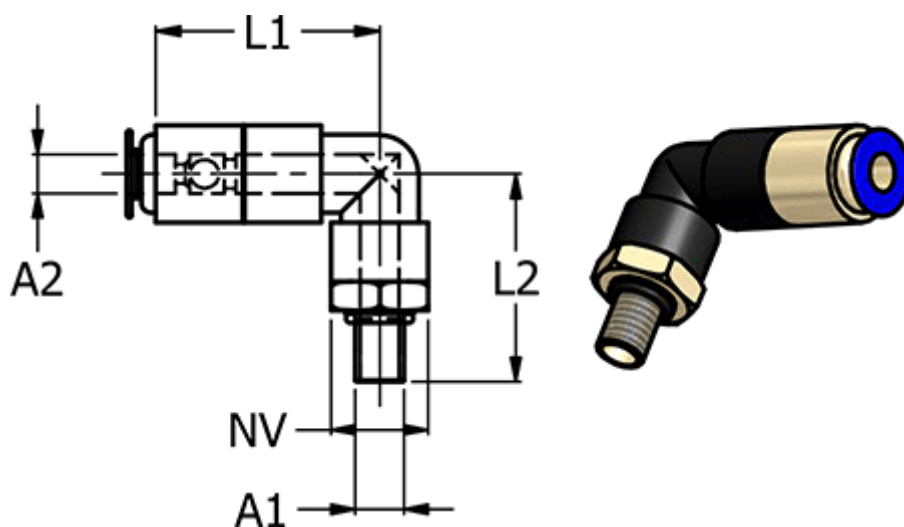

Article number: 5861971410

Description: Elbow 197.1410, vinkel Ø10-G 1/4" with
Stop valve, nickel plated brass

Measures

Ext. hose diameter A2	= 10
L1	= 42.5
L2	= 34.3
NV	= 17
Thread A1	= G 1/4"